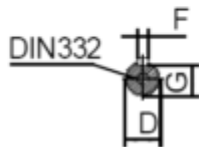

Data Sheet

Article number: 250311000426

Description: Kleedrive T3C 315S-4 110.0KW 1400 rpm
3x400/690V 50HZ IP55 B34 Eff=95,4%

Measures

A = 508	F = 22	P =
AA = 628	G = 71	R =
AC = Ø680	H = 315	S = -
AD = 825	HD = 510	T =
B = 406	K = Ø28	TBH = 350
C = 216	L = 1235	TBS = 200
D = Ø80	M =	TBW = 290
E = 170	N =	