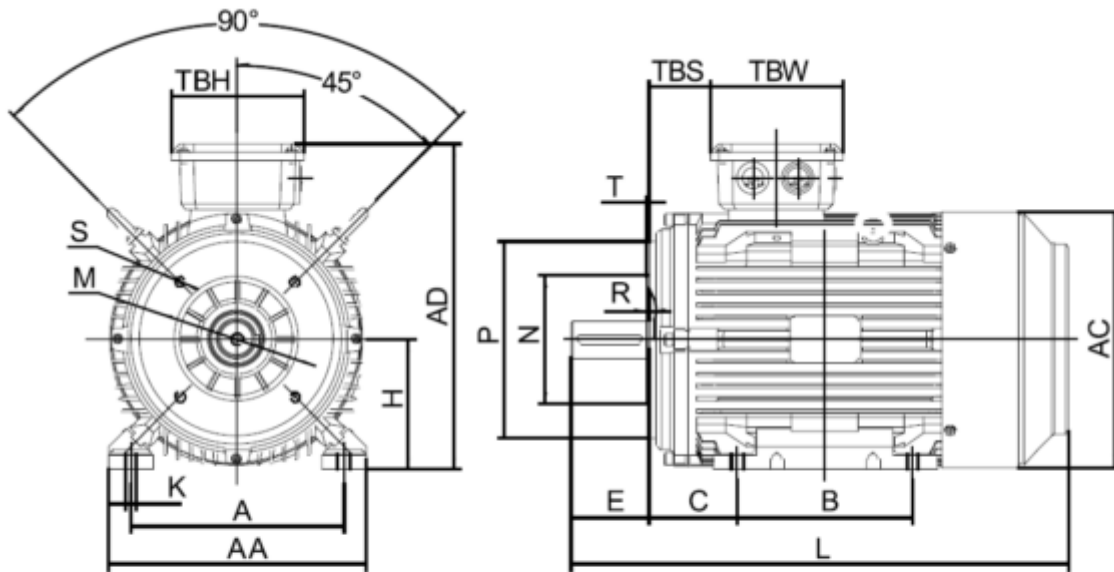

Data Sheet

Article number: 250311000426

Description: Kleedrive T3C 315S-4 110.0KW 1400 rpm
3x400/690V 50HZ IP55 B34 Eff=95,4%

Measures

A = 508	F = 22	P =
AA = 628	G = 71	R =
AC = Ø680	H = 315	S = -
AD = 825	HD = 510	T =
B = 406	K = Ø28	TBH = 350
C = 216	L = 1235	TBS = 200
D = Ø80	M =	TBW = 290
E = 170	N =	